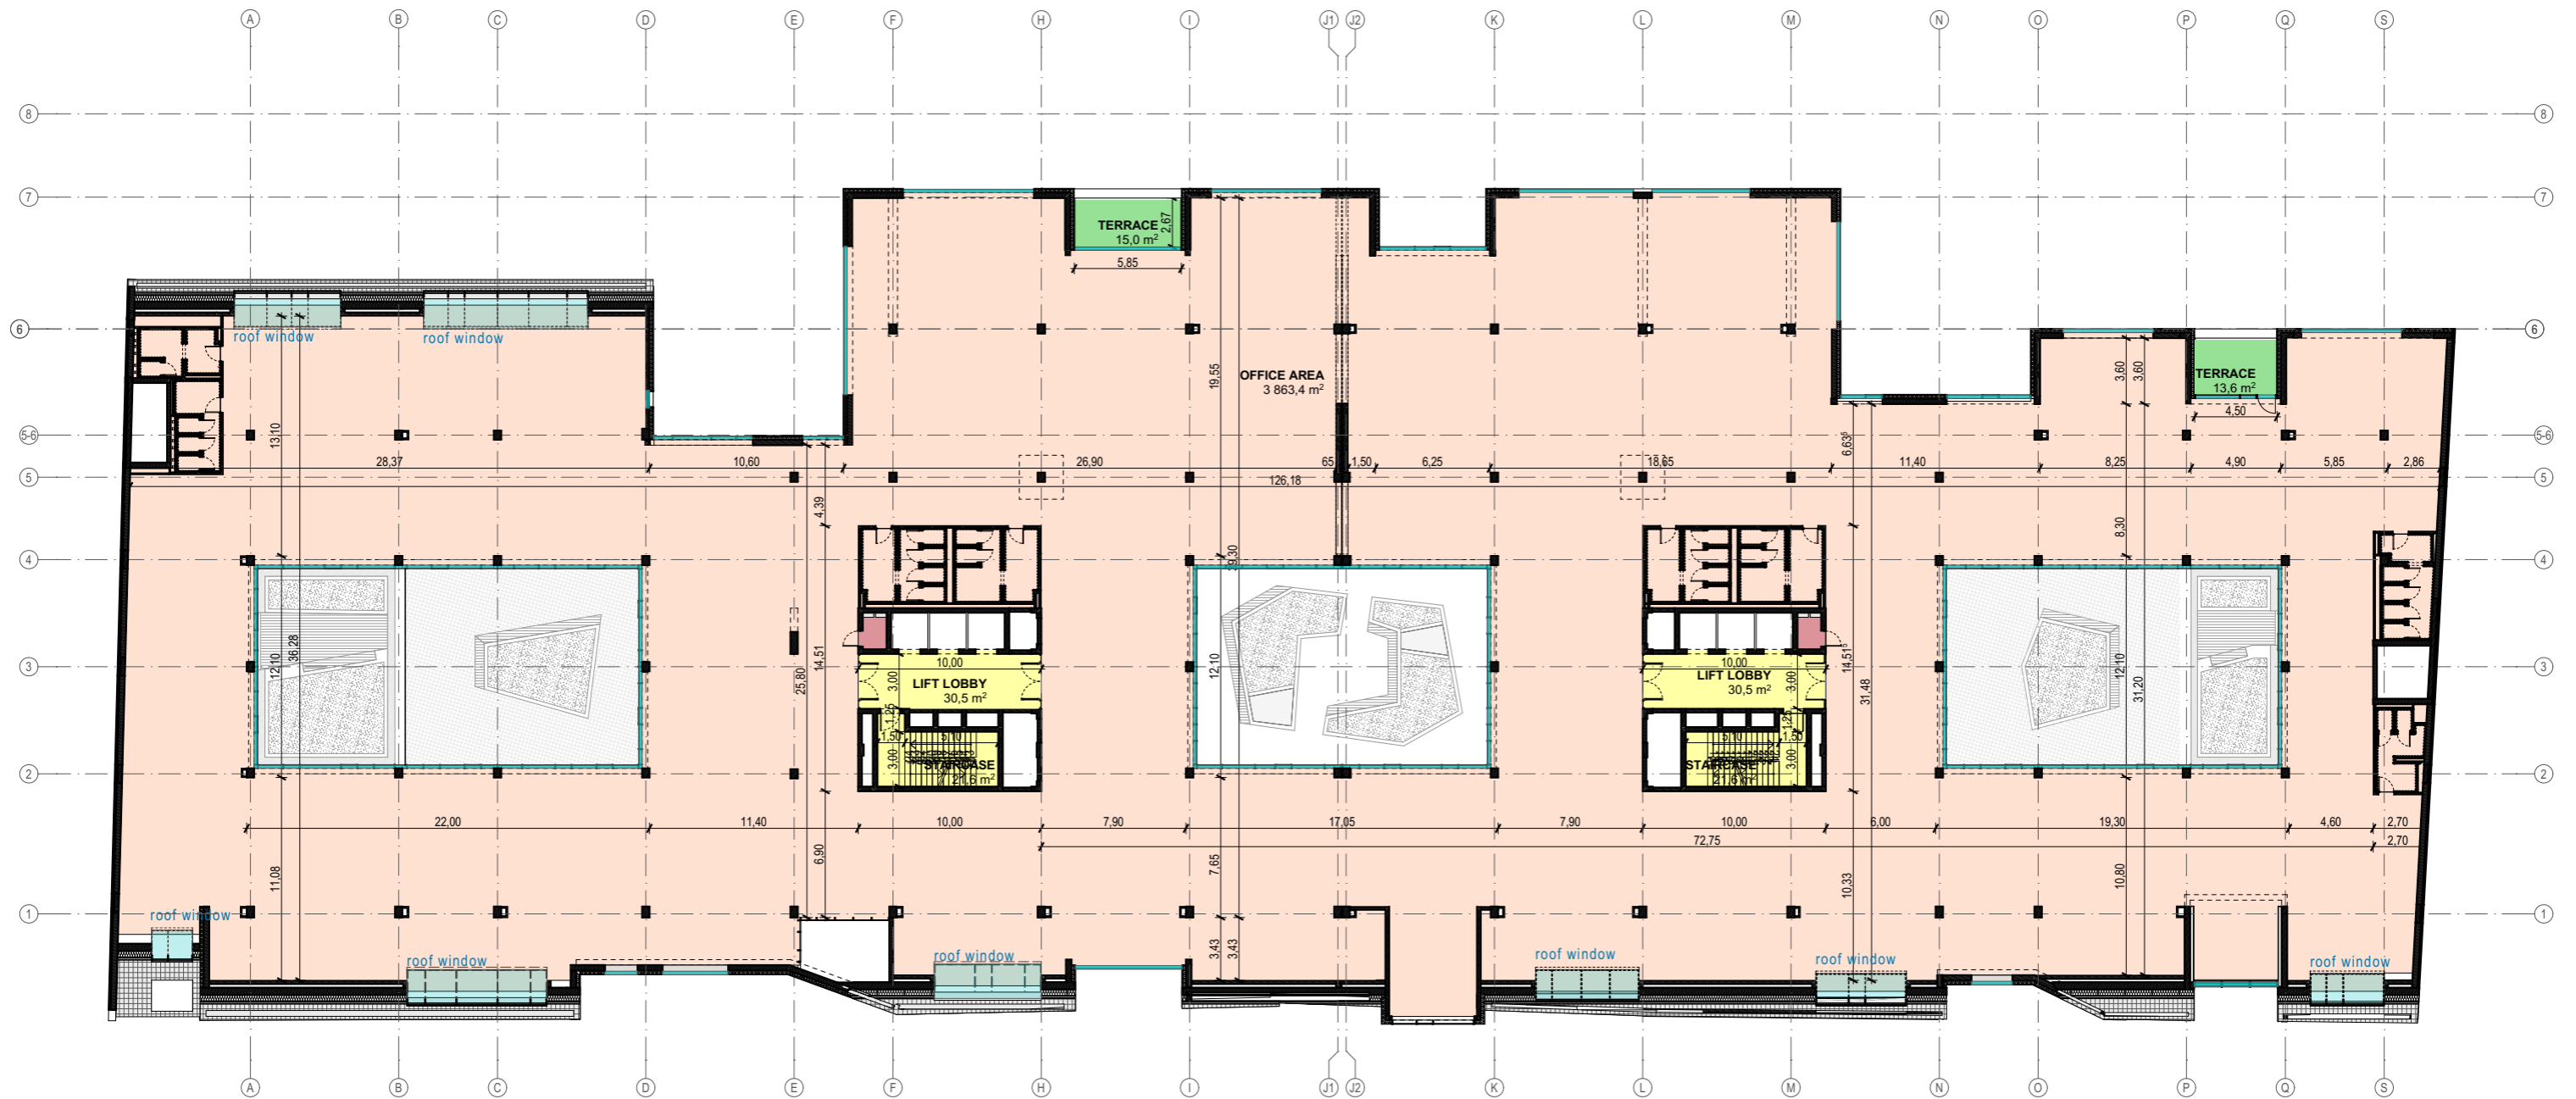

KECSKE KÖZ

BÉCSI ÚT

- Office area: 3863,4 m²
- Common areas: 104,12 m²
- Mechanical and electrical plantrooms: 5,75 m²
- Terrace: 28,61 m²
- Window