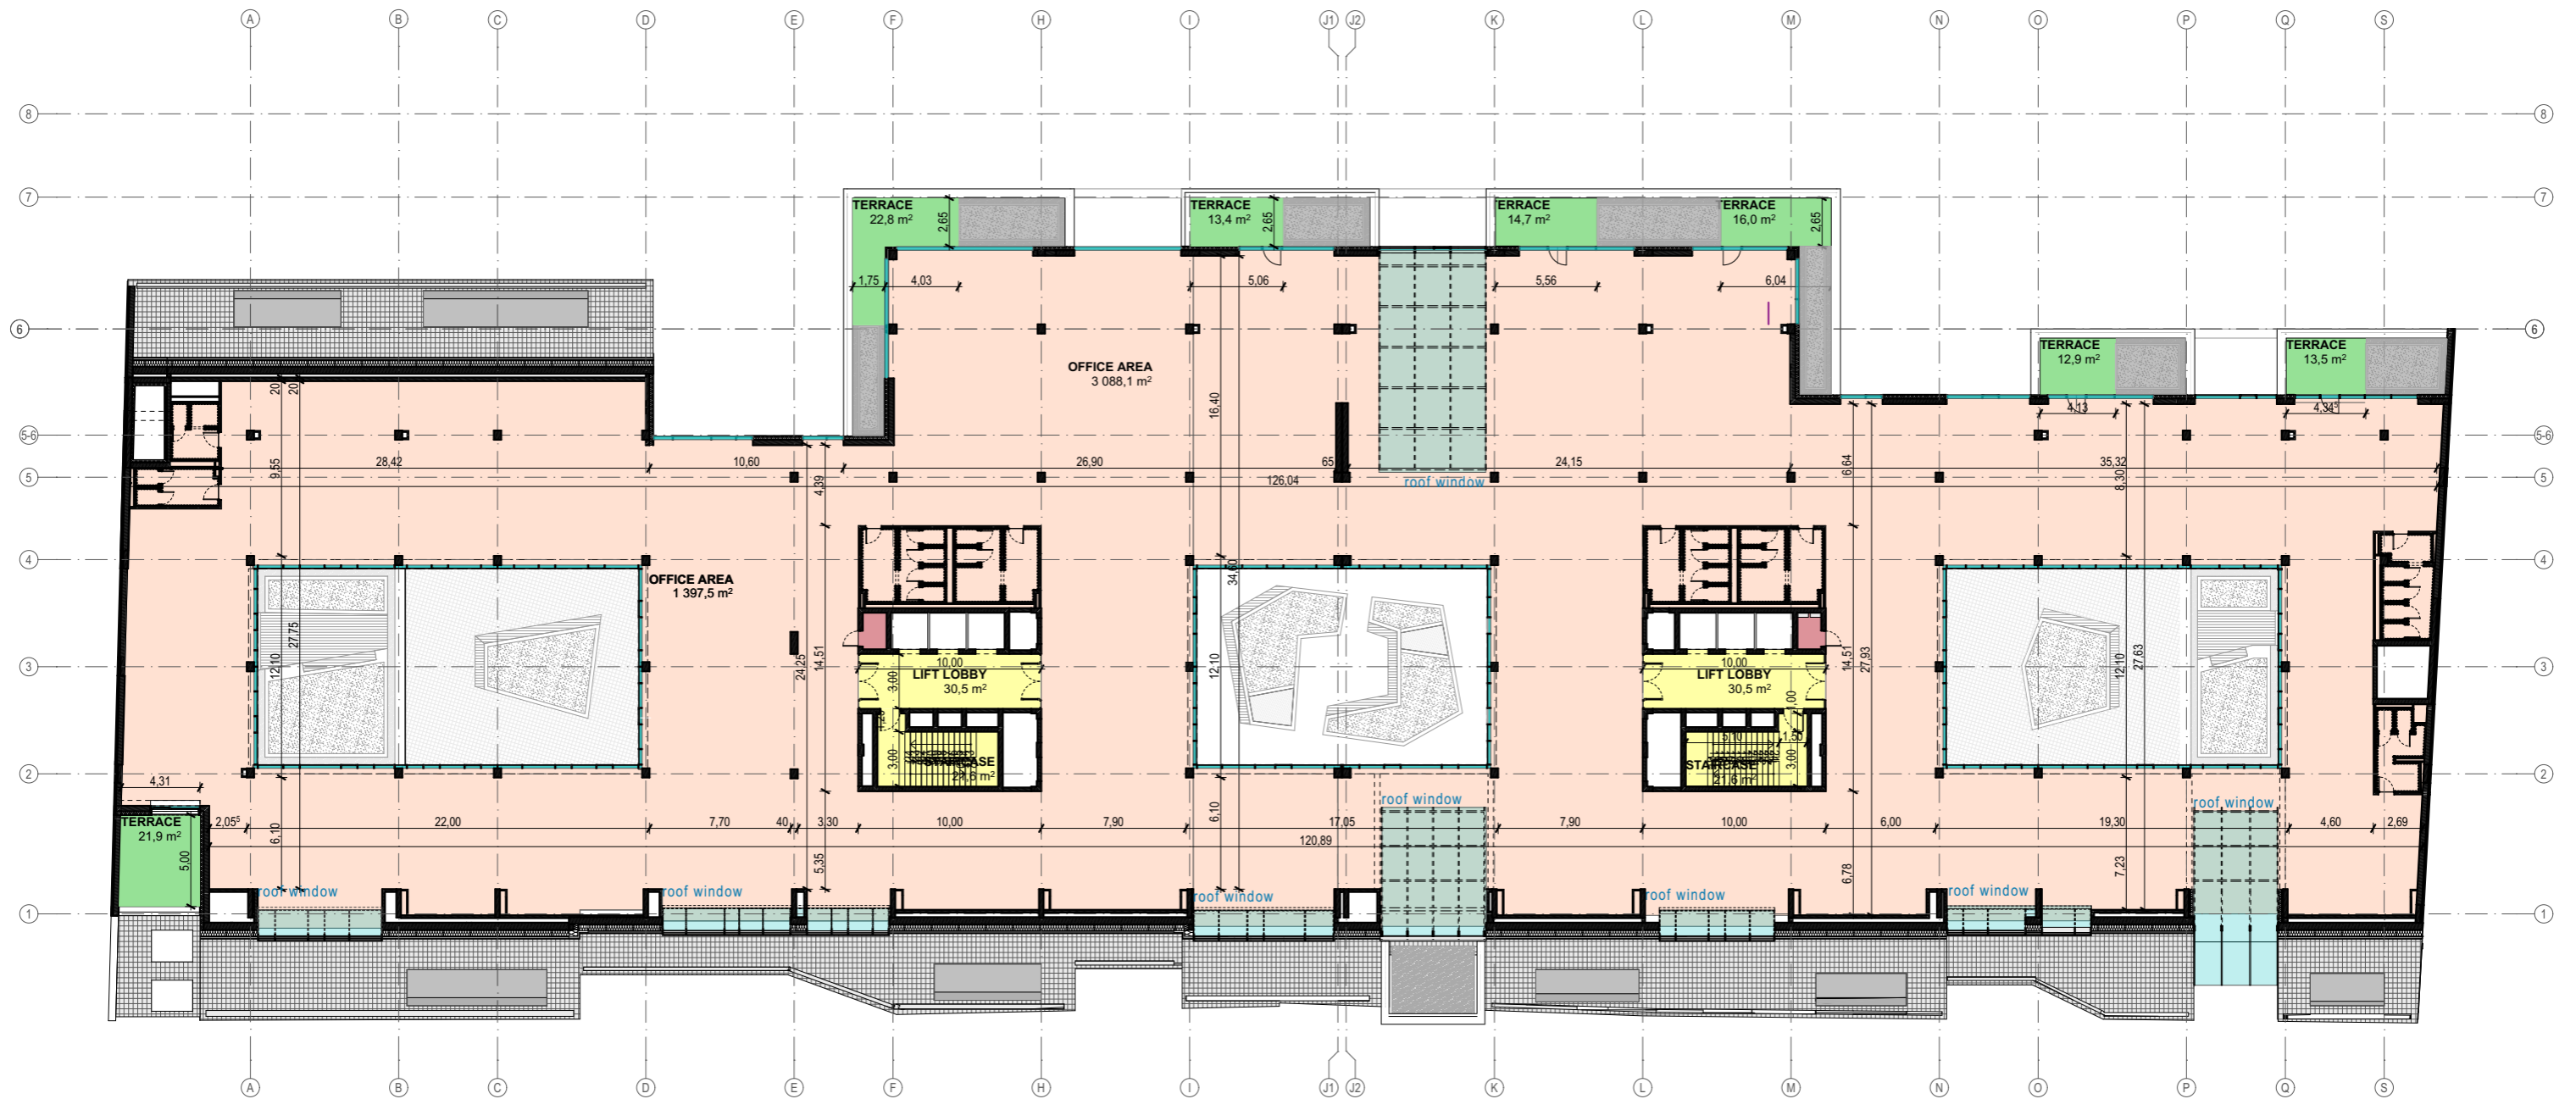

KECSKE KÖZ

BÉCSI ÚT

- Office area: 3088,1 m²
- Common areas: 104,12 m²
- Mechanical and electrical plantrooms: 5,62 m²
- Terrace: 115,16 m²
- Window